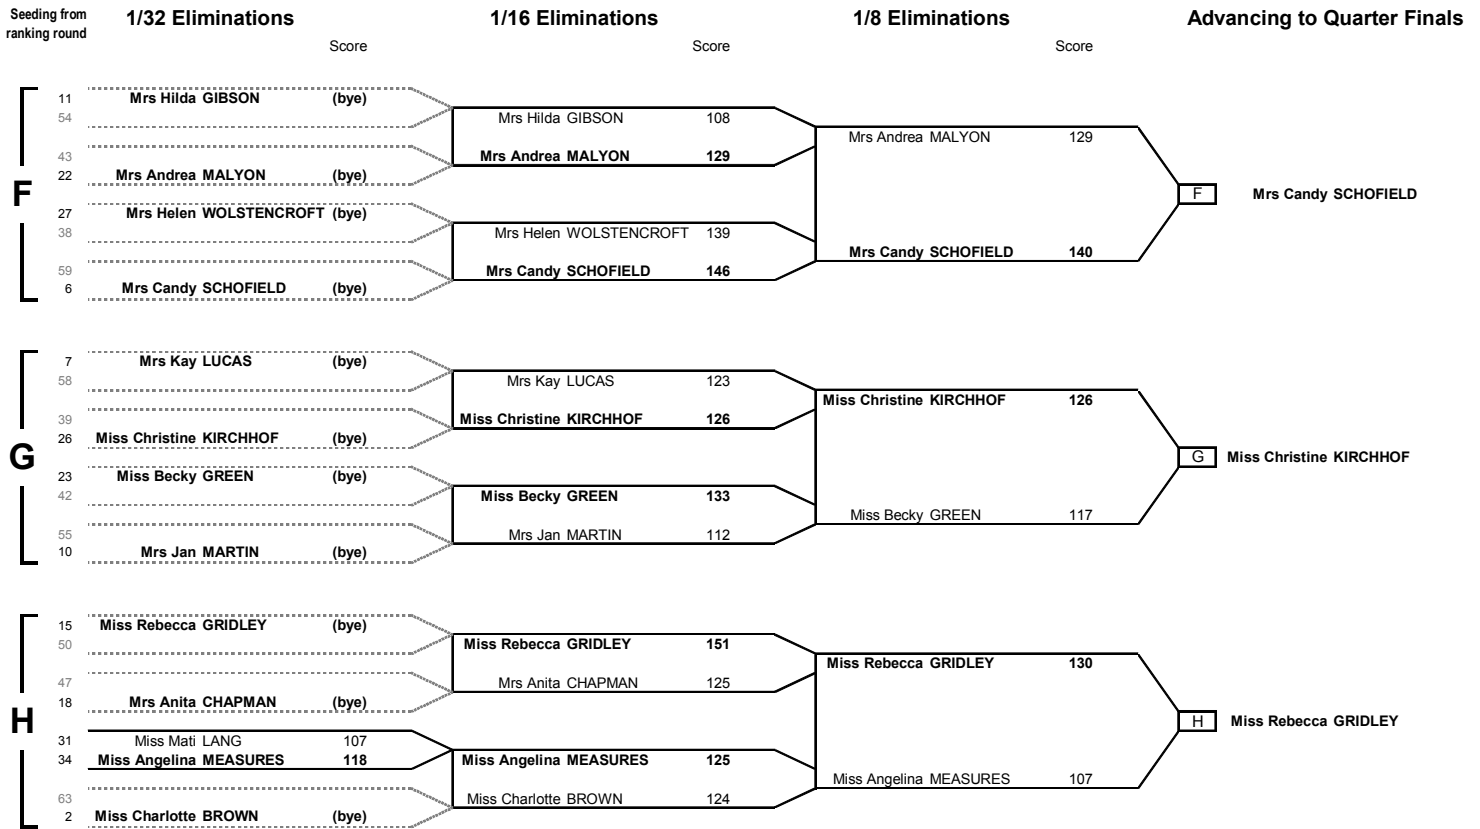

GNAS INDIVIDUAL HEAD-TO-HEAD TOURNAMENT

Lilleshall NSC — Saturday 26th June 2004

FINAL RESULTS

**WOMEN
RECURVE**

OLYMPIC ROUND MATCHES — 1/32, 1/16, 1/8 ELIMINATIONS [GROUPS F-H]