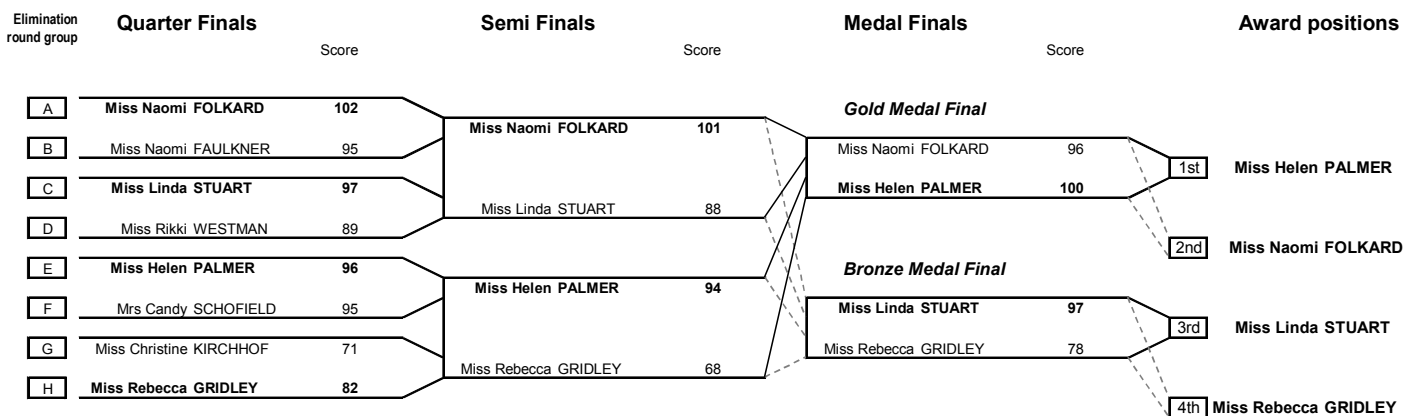

# GNAS INDIVIDUAL HEAD-TO-HEAD TOURNAMENT

Lilleshall NSC — Saturday 26th June 2004

FINAL RESULTS

**WOMEN  
RECURVE**

## OLYMPIC ROUND MATCHES — 1/32, 1/16, 1/8 ELIMINATIONS [GROUPS F-H]

## OLYMPIC ROUND MATCHES — QUARTER, SEMI, MEDAL FINALS