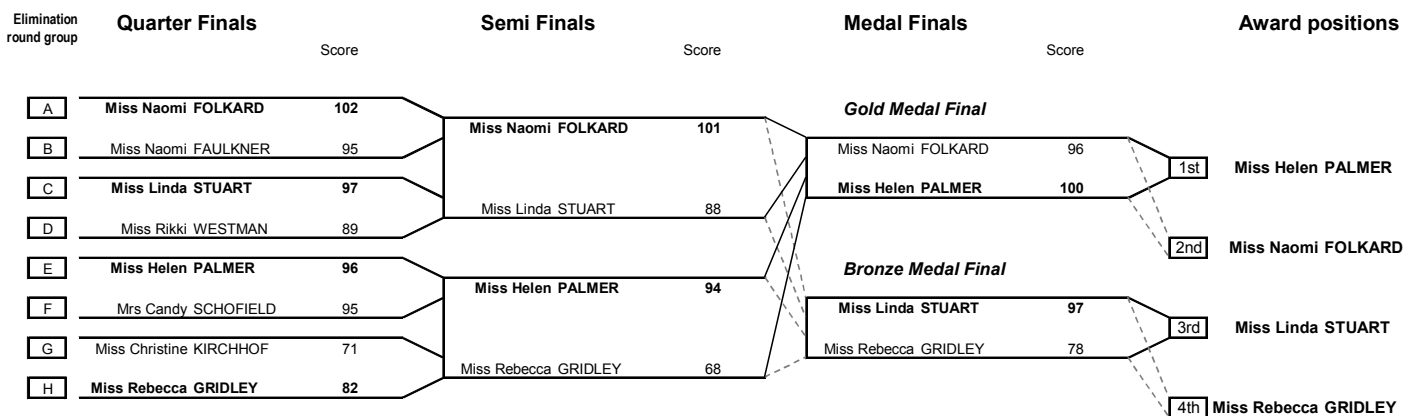

GNAS INDIVIDUAL HEAD-TO-HEAD TOURNAMENT

Lilleshall NSC — Saturday 26th June 2004

FINAL RESULTS

**WOMEN
RECURVE**

OLYMPIC ROUND MATCHES — 1/32, 1/16, 1/8 ELIMINATIONS [GROUPS F-H]

OLYMPIC ROUND MATCHES — QUARTER, SEMI, MEDAL FINALS